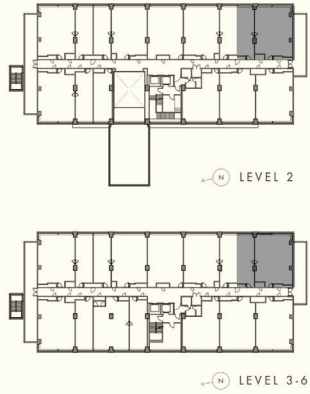

YOTEI SUITE

(UNIT 216-218, 316-318, 416-418, 516-518, 616-618)

2 BEDROOM
112.37 SQM (33.99 坪)
1209.53 SQFT

LOCATION HIGHLIGHT

CEILING HEIGHT

LIVING/DINING AREA:	2500MM
KITCHEN:	2300MM
BEDROOM 1:	2500MM
BEDROOM 2:	2500MM
BATHROOM 1:	2300MM
BATHTUB/SHOWER:	2105MM
POWDER ROOM:	2300MM
BATHROOM 2:	2222MM
HALL:	2300MM

*EXCLUDING DROP CEILING